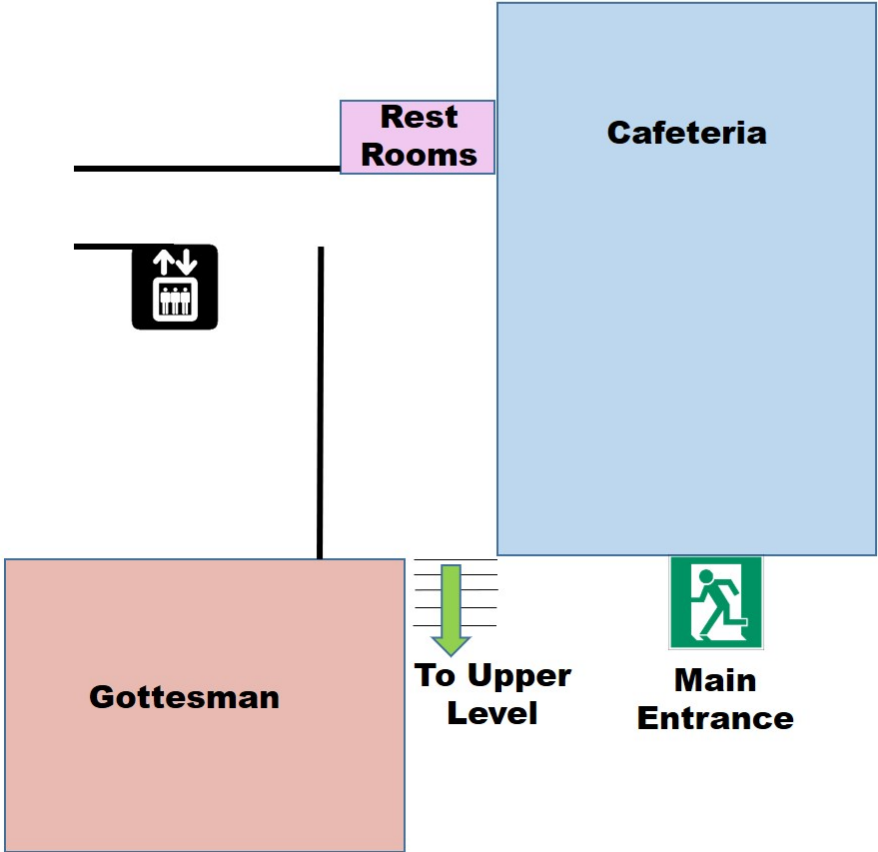

CCSCNE '22

Kessel Student Center

Lower Level

Upper Level

CCSCNE '22

Legend

Administrative Center, Undergraduate Admission, Financial Aid, Office of Student Assistance (OSA)	2
Alumni Hall	8
Ann and Alfred Goldstein Health, Fitness, and Recreation Center	6
Art Barn	21
Buchsbaum House	20
Choate House	12
Costello House	25
Dyson Hall	26
Environmental Center Complex	4
Field House	10
Finnerty Field	5
Football/Multi-purpose Field	11
Gannett House (Career Services)	3
Goldstein Academic Center	22
Ianniello Field House	16
Kessel Student Center	13
Lienhard Hall	17
Marks Hall-Welcome Center	23
Martin Hall	9
Miller Hall	18
Mortola Library	19
North Hall	15
Paton House	7
Residence Hall B	14
Softball Field	28
The Vineyard Building (Graduate Admission)	27
Townhouses	1
Wilcox Hall	24