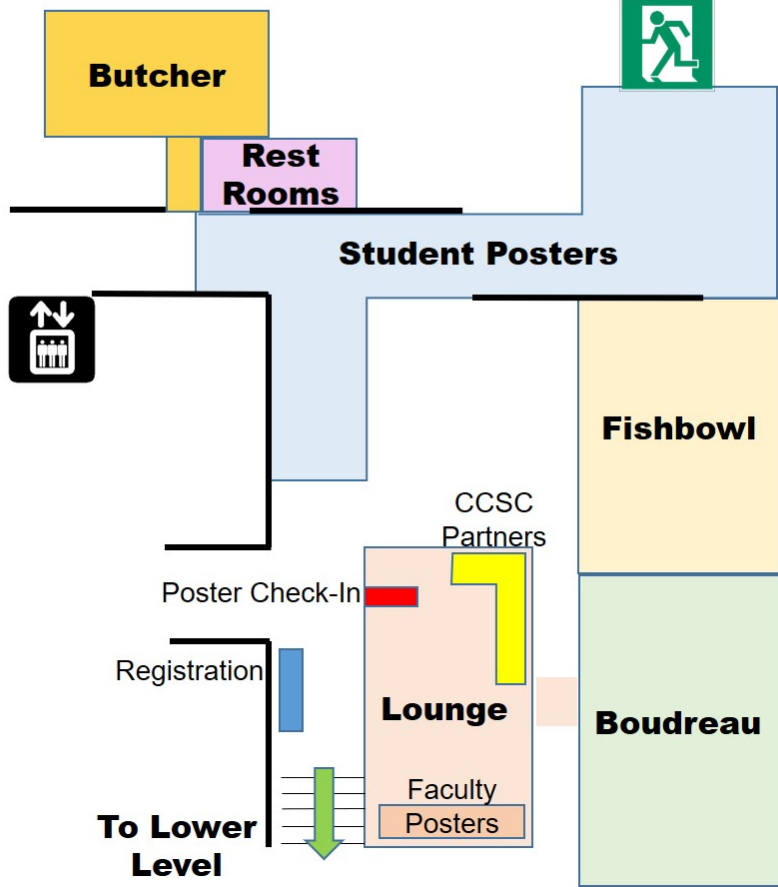

CCSCNE '22

Kessel Student Center

Lower Level

Upper Level

CCSCNE '22

Legend

Administrative Center, Undergraduate Admission, Financial Aid, Office of Student Assistance (OSA)	2
Alumni Hall	8
Ann and Alfred Goldstein Health, Fitness, and Recreation Center	6
Art Barn	21
Buchsbaum House	20
Choate House	12
Costello House	25
Dyson Hall	26
Environmental Center Complex	4
Field House	10
Finnerty Field	5
Football/Multi-purpose Field	11
Gannett House (Career Services)	3
Goldstein Academic Center	22
Ianniello Field House	16
Kessel Student Center	13
Lienhard Hall	17
Marks Hall-Welcome Center	23
Martin Hall	9
Miller Hall	18
Mortola Library	19
North Hall	15
Paton House	7
Residence Hall B	14
Softball Field	28
The Vineyard Building (Graduate Admission)	27
Townhouses	1
Wilcox Hall	24