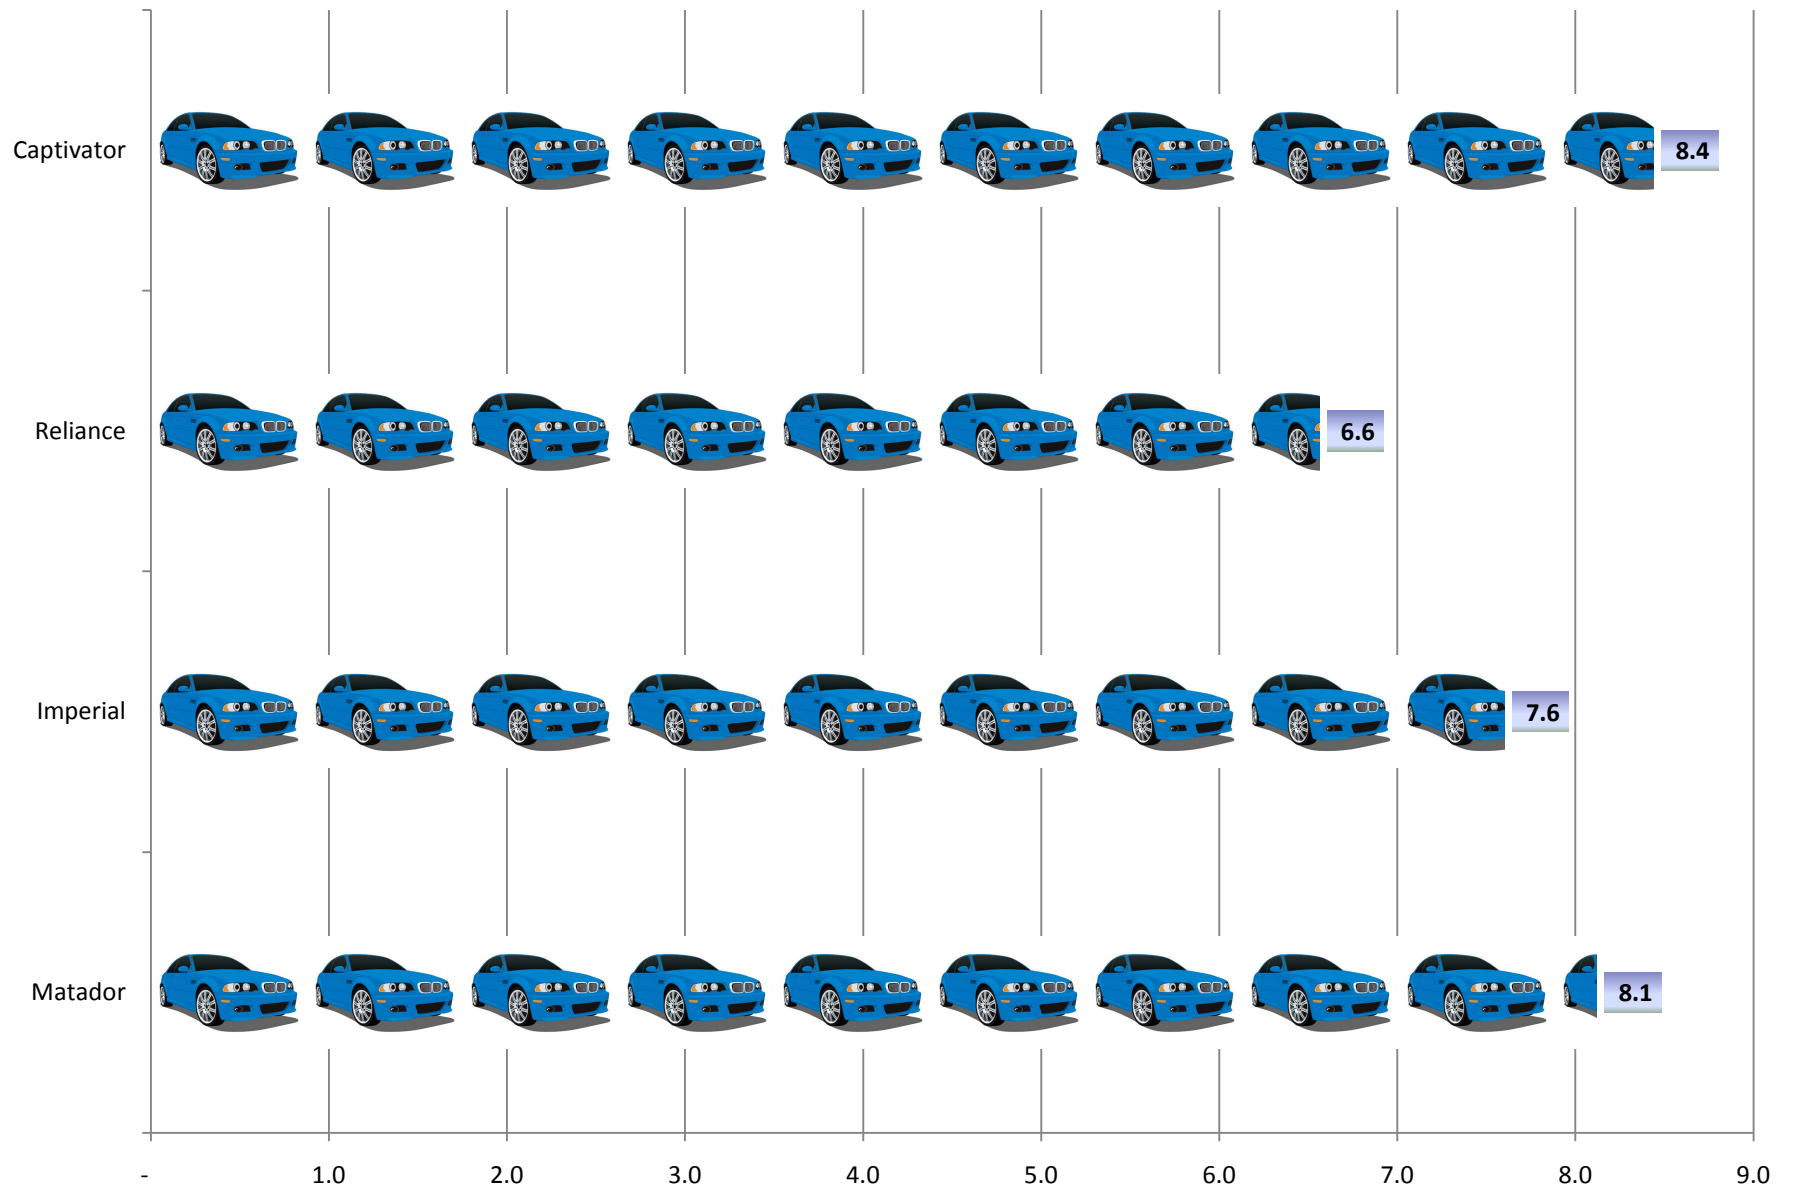

2012 Mid-Sized Car Overall Ratings

Mid-Sized Passenger Car Ratings

Model	Efficiency	Affordability	Appearance	Durability	Acceleration	Overall Rating	Ratings
Matador	8.2	9.0	7.0	8.0	8.4	8.1	
Imperial	7.5	8.5	6.5	7.5	8.0	7.6	
Reliance	6.7	6.8	6.3	5.5	7.5	6.6	
Captivator	9.0	7.5	8.2	9.2	8.3	8.4	
Overall Category	7.9	8.0	7.0	7.6	8.1	7.7	