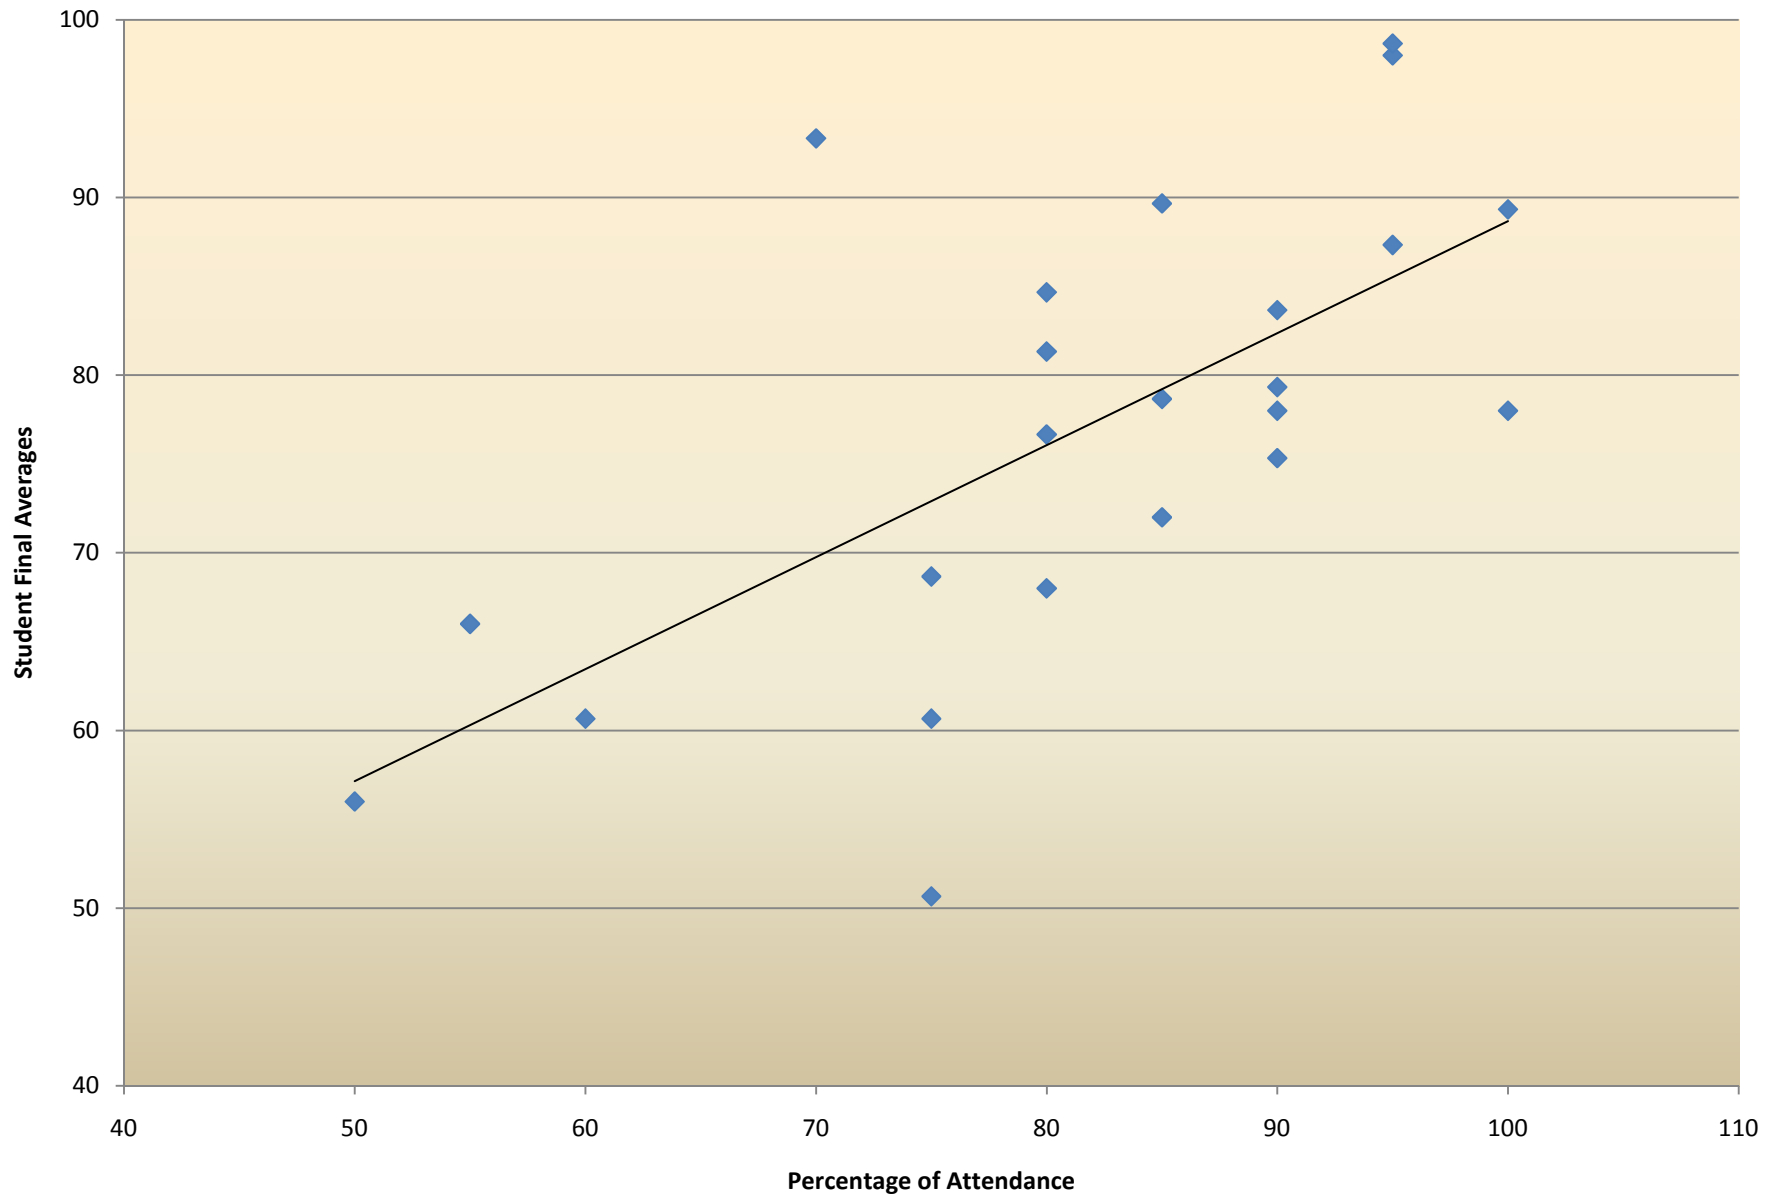

PSY 2030 Final Grade Distribution - Fall 2012

Attendance-Final Average Relationship

Student Name

Worksheet Tab code

Filename code

Grade Book

Course: PSY 2030 General Psychology
Section: 102
Professor: Dr. Monica Unice
Passing Score 70

Name	Unit Test 1	Unit Test 2	Final Exam	Attendance Record	Final Average	Letter Grade
Atkin	90	84	88	95	87.3	B
Bailey	91	88	90	85	89.7	A
Basquez	78	70	68	85	72.0	C
Ethington	60	64	58	60	60.7	D
Isham	82	74	82	90	79.3	C
Leung	84	90	80	80	84.7	B
McAllister	70	66	62	55	66.0	D
Mellor	74	76	80	80	76.7	C
Myers	96	90	94	70	93.3	A
Noakes	74	78	84	85	78.7	C
Nuvek	82	78	74	100	78.0	C
O'Hair	56	52	60	50	56.0	F
Peugh	78	85	88	90	83.7	B
Pulley	76	84	74	90	78.0	C
Rodarte	82	76	86	80	81.3	B
Sager	50	64	68	75	60.7	D
Smith	54	50	48	75	50.7	F
Stanworth	68	62	74	80	68.0	D
Stuberg	98	96	100	95	98.0	A
Takahashi	86	88	94	100	89.3	B
Thomas	78	74	74	90	75.3	C
Uribe	96	100	100	95	98.7	A
Warburon	74	68	64	75	68.7	D

Grading Scale	
Breakpoint	Letter
0	F
59.5	D
69.5	C
79.5	B
89.5	A

Final Grade Distribution	
Grade	# Students
A	4
B	5
C	7
D	5
F	2