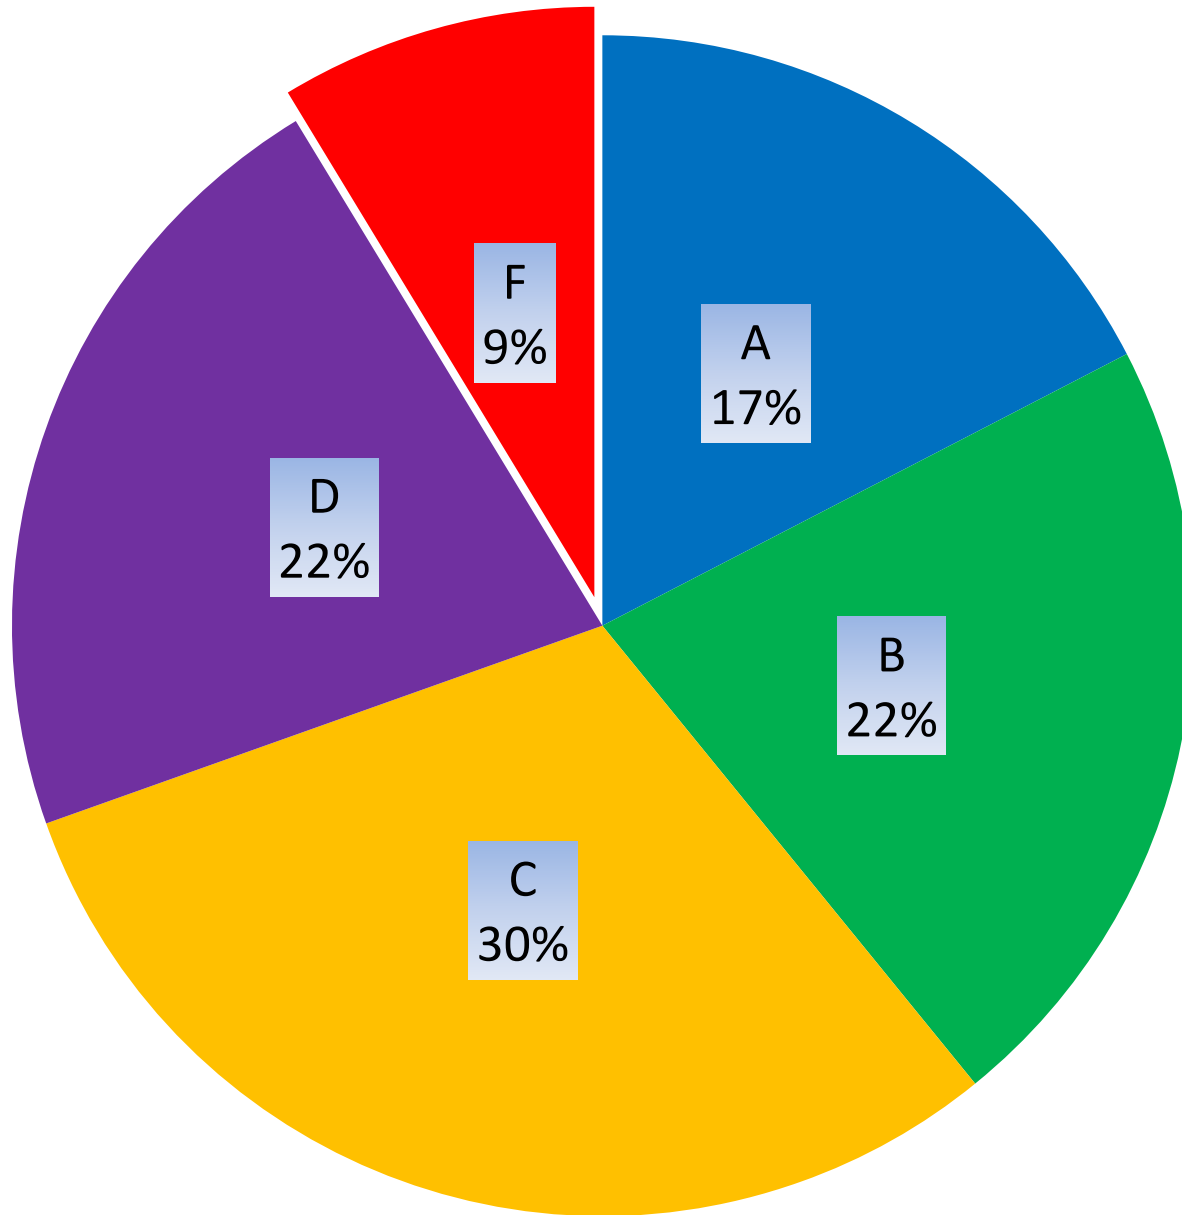

PSY 2030 Final Grade Distribution - Fall 2012

Attendance-Final Average Relationship

Student Name

Worksheet Tab code

Filename code

Grade Book

Course: PSY 2030 General Psychology
Section: 102
Professor: Dr. Monica Unice
Passing Score 70

Name	Unit Test 1	Unit Test 2	Final Exam	Attendance Record	Final Average	Letter Grade
Atkin	90	84	88	95	87.3	B
Bailey	91	88	90	85	89.7	A
Basquez	78	70	68	85	72.0	C
Ethington	60	64	58	60	60.7	D
Isham	82	74	82	90	79.3	C
Leung	84	90	80	80	84.7	B
McAllister	70	66	62	55	66.0	D
Mellor	74	76	80	80	76.7	C
Myers	96	90	94	70	93.3	A
Noakes	74	78	84	85	78.7	C
Nuvek	82	78	74	100	78.0	C
O'Hair	56	52	60	50	56.0	F
Peugh	78	85	88	90	83.7	B
Pulley	76	84	74	90	78.0	C
Rodarte	82	76	86	80	81.3	B
Sager	50	64	68	75	60.7	D
Smith	54	50	48	75	50.7	F
Stanworth	68	62	74	80	68.0	D
Stuberg	98	96	100	95	98.0	A
Takahashi	86	88	94	100	89.3	B
Thomas	78	74	74	90	75.3	C
Uribe	96	100	100	95	98.7	A
Warburon	74	68	64	75	68.7	D