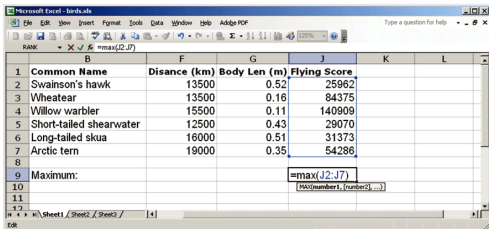

14-25

14-26

14-27

14-28

14-29

14-30