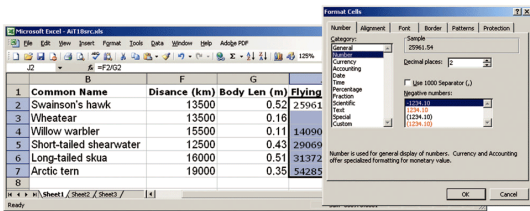

14-25

14-26

14-27

14-28

14-29

14-30