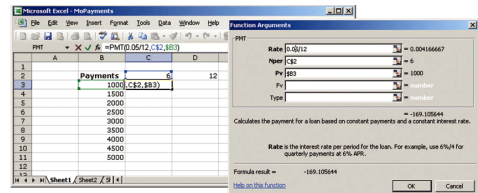

14-37

14-38

14-39

14-40

14-41

14-42