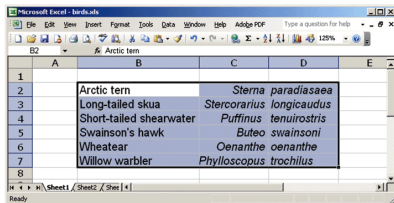

14-7

14-8

14-9

14-10

14-11

14-12