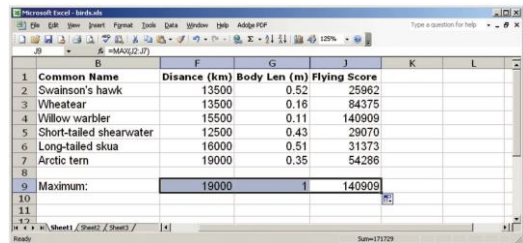

14-25

14-26

14-27

14-28

14-29

14-30