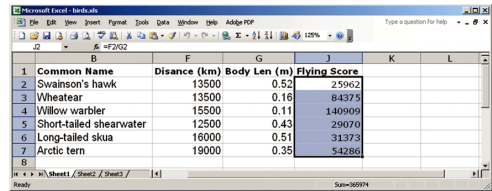

14-25

14-26

14-27

14-28

14-29

14-30